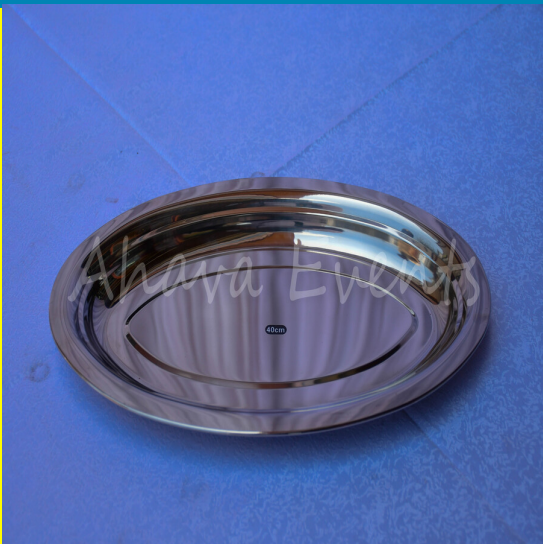

FRUIT SERVING PLATE

[Read More](#)

Price: KSh 500.00