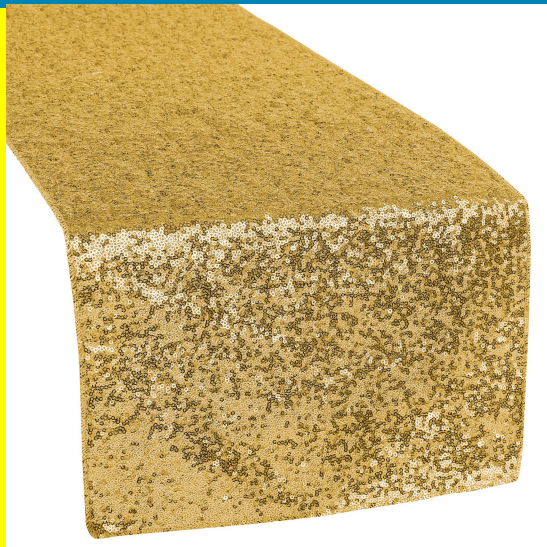

SEQUIN RUNNER GOLD

PREMIUM QUALITY:

[Read More](#)

Price: KSh 500.00