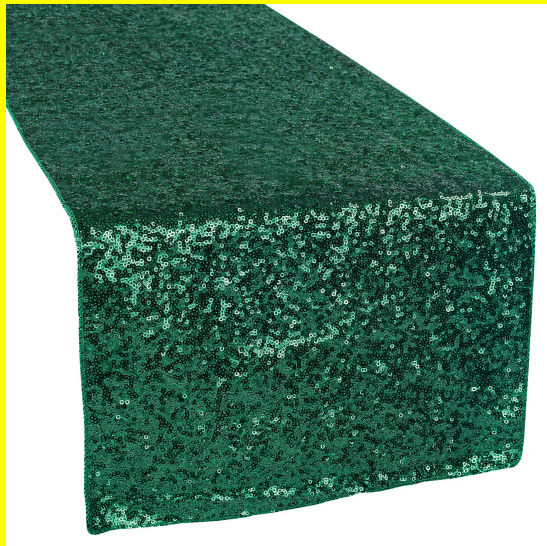

SATIN RUNNER SILVER

PREMIUM QUALITY:

[Read More](#)

Price: KSh 500.00

SEQUIN RUNNER BLACK

PREMIUM QUALITY:

[Read More](#)

Price: KSh 500.00